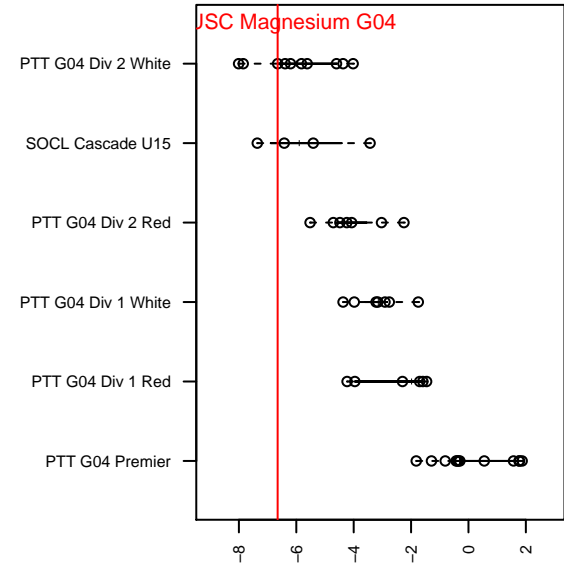

# THUSC Magnesium G04

Tualatin Hills United SC  
 Tualatin Hills, OR  
 G04 total strength=532  
 attack=0.5 defense=0.32  
 fall league = PTT G04 Div 2 White  
 spr league = Spr OYS G04 Div 2 White

alt names used:  
 THUSC 04G United Magnesium  
 THUSC 04G United Magnesium

Venues played:  
 2016 PTT G04 Division 2 White  
 2016 Spr OYS G04 Division 2 White

**THUSC Magnesium G04**  
 Dots are actual minus expected GF (blue circles) and GA (red triangles).  
 Blue line is smoothed change in attack strength. Red is smoothed change in defense strength.

**attack and defense variance (black dot)  
relative to other teams  
and top 10 in region**

**attack and defense rating  
relative to others at age  
and all opponents in last 13 months**

**Performance relative to 13 month average**